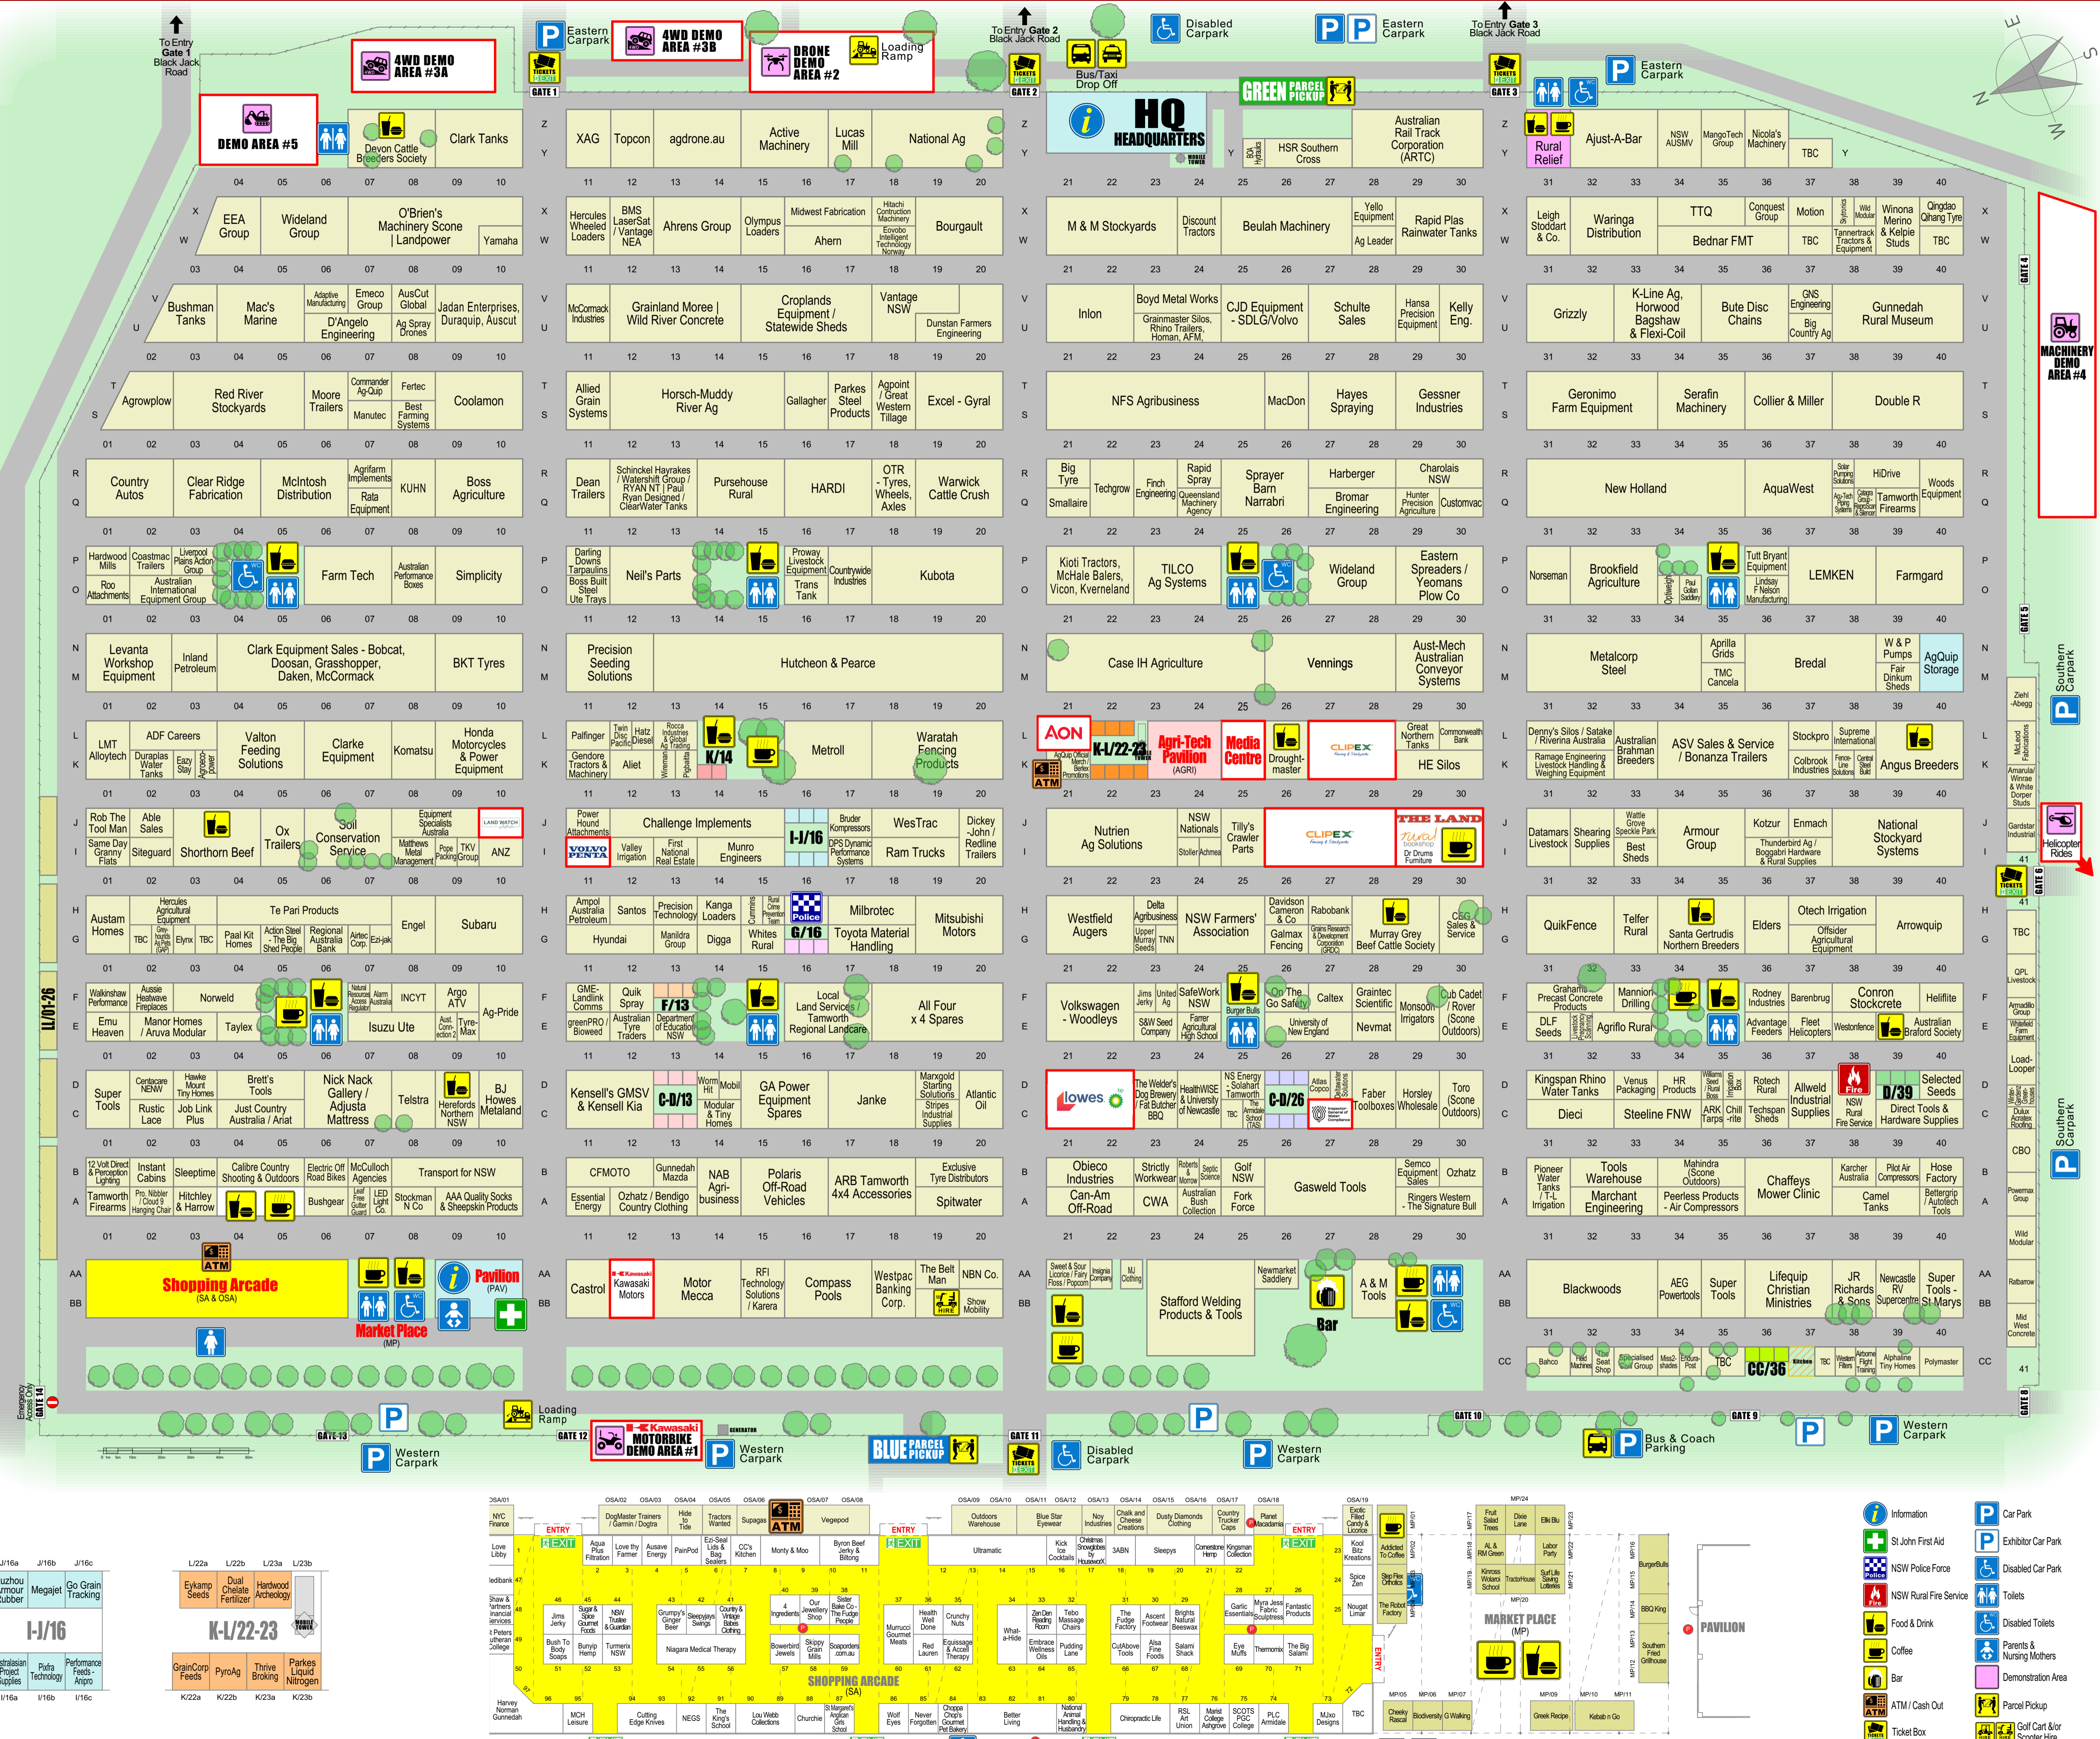

SPONSORED BY  
**AON**

- Information
- St John First Aid
- NSW Police Force
- NSW Rural Fire Service
- Food & Drink
- Coffee
- Bar
- ATM / Cash Out
- Ticket Box
- Car Park
- Exhibitor Car Park
- Disabled Car Park
- Toilets
- Disabled Toilets
- Parents & Nursing Mothers
- Demonstration Area
- Parcel Pickup
- Goat Cart & Scooter Hire