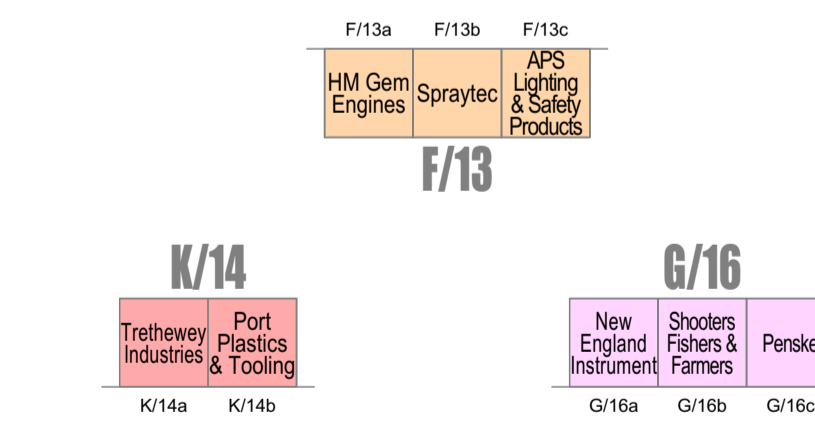

SPONSORED BY  
**AON**

- Information
- St John First Aid
- NSW Police Force
- NSW Rural Fire Service
- Food & Drink
- Coffee
- Bar
- ATM / Cash Out
- Ticket Box
- Car Park
- Exhibitor Car Park
- Disabled Car Park
- Toilets
- Disabled Toilets
- Parents & Nursing Mothers
- Demonstration Area
- Parcel Pickup
- Goat Cart & Scooter Hire