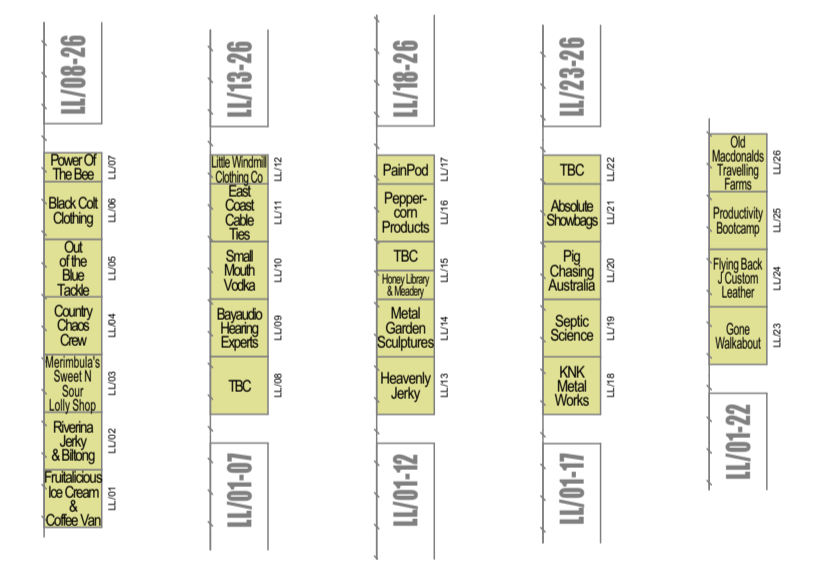

SPONSORED BY  
**AON**

- Information
- St John First Aid
- NSW Police Force
- NSW Rural Fire Service
- Food & Drink
- Coffee
- Bar
- ATM / Cash Out
- Ticket Box
- Car Park
- Exhibitor Car Park
- Disabled Car Park
- Toilets
- Disabled Toilets
- Parents & Nursing Mothers
- Demonstration Area
- Parcel Pickup
- Goat Cart & Scooter Hire