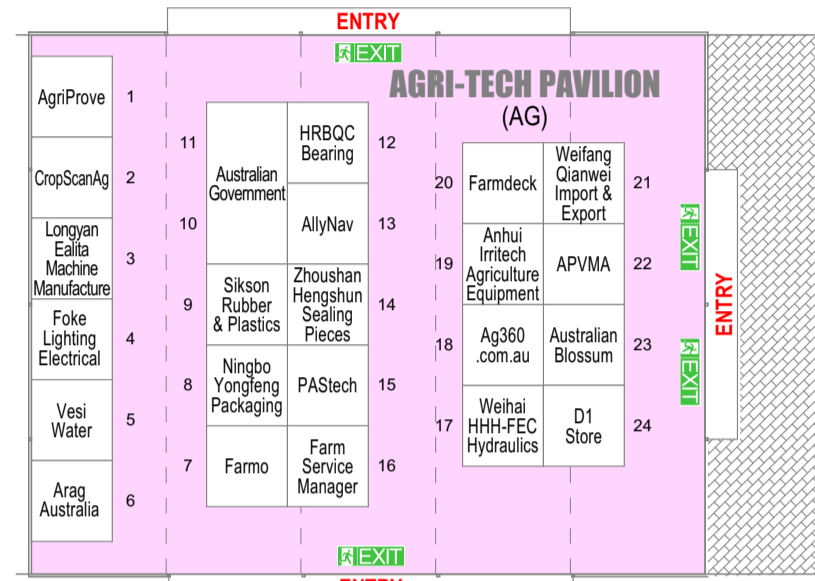

SPONSORED BY  
**AON**

- Information
- St John First Aid
- NSW Police Force
- NSW Rural Fire Service
- Food & Drink
- Coffee
- Bar
- ATM / Cash Out
- Ticket Box
- Car Park
- Exhibitor Car Park
- Disabled Car Park
- Toilets
- Disabled Toilets
- Parents & Nursing Mothers
- Demonstration Area
- Parcel Pickup
- Goat Cart & Scooter Hire