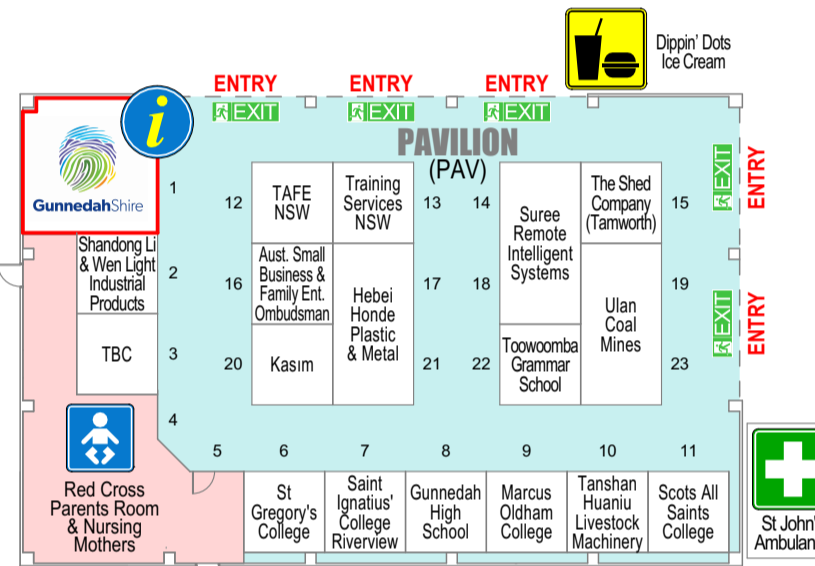

SPONSORED BY  
**AON**

- Information
- St John First Aid
- NSW Police Force
- NSW Rural Fire Service
- Food & Drink
- Coffee
- Bar
- ATM / Cash Out
- Ticket Box
- Car Park
- Exhibitor Car Park
- Disabled Car Park
- Toilets
- Disabled Toilets
- Parents & Nursing Mothers
- Demonstration Area
- Parcel Pickup
- Goat Cart & Scooter Hire